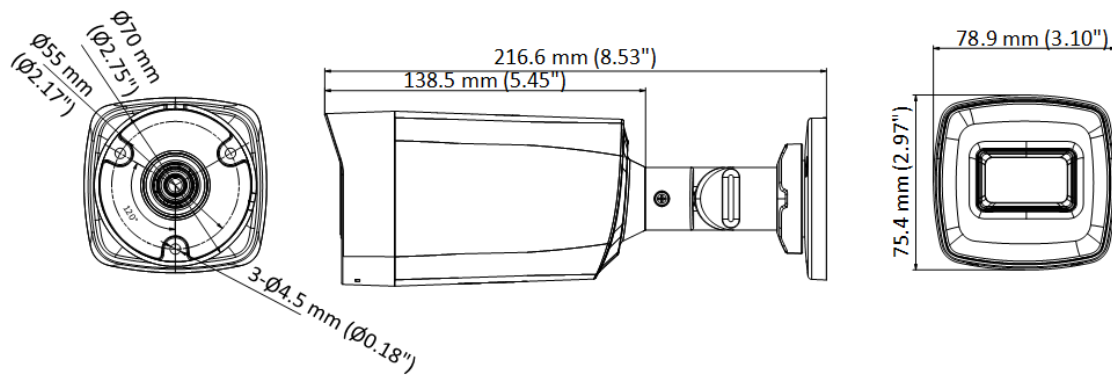

## DS-2CE17H0T-IT3E(C) 5 MP PoC Fixed Bullet Camera

- High quality imaging with 5 MP, 2560 × 1944 resolution
- 2.8 mm, 3.6 mm and 6 mm fixed focal lens
- Up to 40 m IR distance for bright night imaging
- Water and dust resistant (IP67)

## ▪ Specification

Camera	
Image Sensor	5 MP CMOS
Max. Resolution	2560 (H) × 1944 (V)
Min. Illumination	0.01 Lux @ (F2.0, AGC ON), 0 Lux with IR
Shutter Time	PAL: 1/25 s to 1/50, 000 s NTSC: 1/30 s to 1/50, 000 s
Day & Night	ICR
Angle Adjustment	Pan: 0 to 360°, Tilt: 0 to 180°, Rotation 0 to 360°
Signal System	PAL/NTSC
Lens	
Lens Type	2.8 mm, 3.6 mm and 6 mm fixed focal lens
Focal Length & FOV	2.8 mm, horizontal FOV: 93°, vertical FOV: 75°, diagonal FOV: 124° 3.6 mm, horizontal FOV: 77°, vertical FOV: 57°, diagonal FOV: 103° 6 mm, horizontal FOV: 55°, vertical FOV: 40°, diagonal FOV: 70°
Lens Mount	M12
Image	
Image Parameters Switch	STD/HIGH-SAT
Image Settings	Brightness, Sharpness, Smart IR
Frame Rate	5 M @ 20 fps, 4 M @ 30 fps, 4 M @ 25 fps, 1080P @ 30 fps, 1080P @ 25 fps
Day/Night Mode	Auto/Color/BW (Black and White)
Wide Dynamic Range (WDR)	Digital WDR
Image Enhancement	DWDR, BLC, HLC, Global
Noise Reduction	2D DNR
White Balance	Auto/Manual
AGC	Yes
Interface	
Video Output	1 HD analog output
General	
Material	Front Cover: Metal Main Body: Plastic
Dimension	216.6 mm × 78.9 mm × 75.4 mm (8.53" × 3.10" × 2.97")
Weight	Approx. 380 g (0.84 lb.)
Operating Condition	-40 °C to 60 °C (-40 °F to 140 °F), humidity: 90% or less (non-condensation)
Communication	HIKVISION-C
Language	English
Power Supply	12 VDC ±25%/PoC.af *You are recommended to use one power adapter for one camera, and use 2-pin power supply for long-distance power supply.
Consumption	Max. 4 W
IR Range	Up to 40 m
Approval	
Protection	IP67

## ▪ Available Model

DS-2CE17HOT-IT3E(2.8mm)(C)

DS-2CE17H0T-IT3E(3.6mm)(C)

DS-2CE17H0T-IT3E(6mm)(C)

▪ **Dimension**

▪ **Accessory**

▪ **Optional**

**DS-1280ZJ-XS**  
**Junction box**