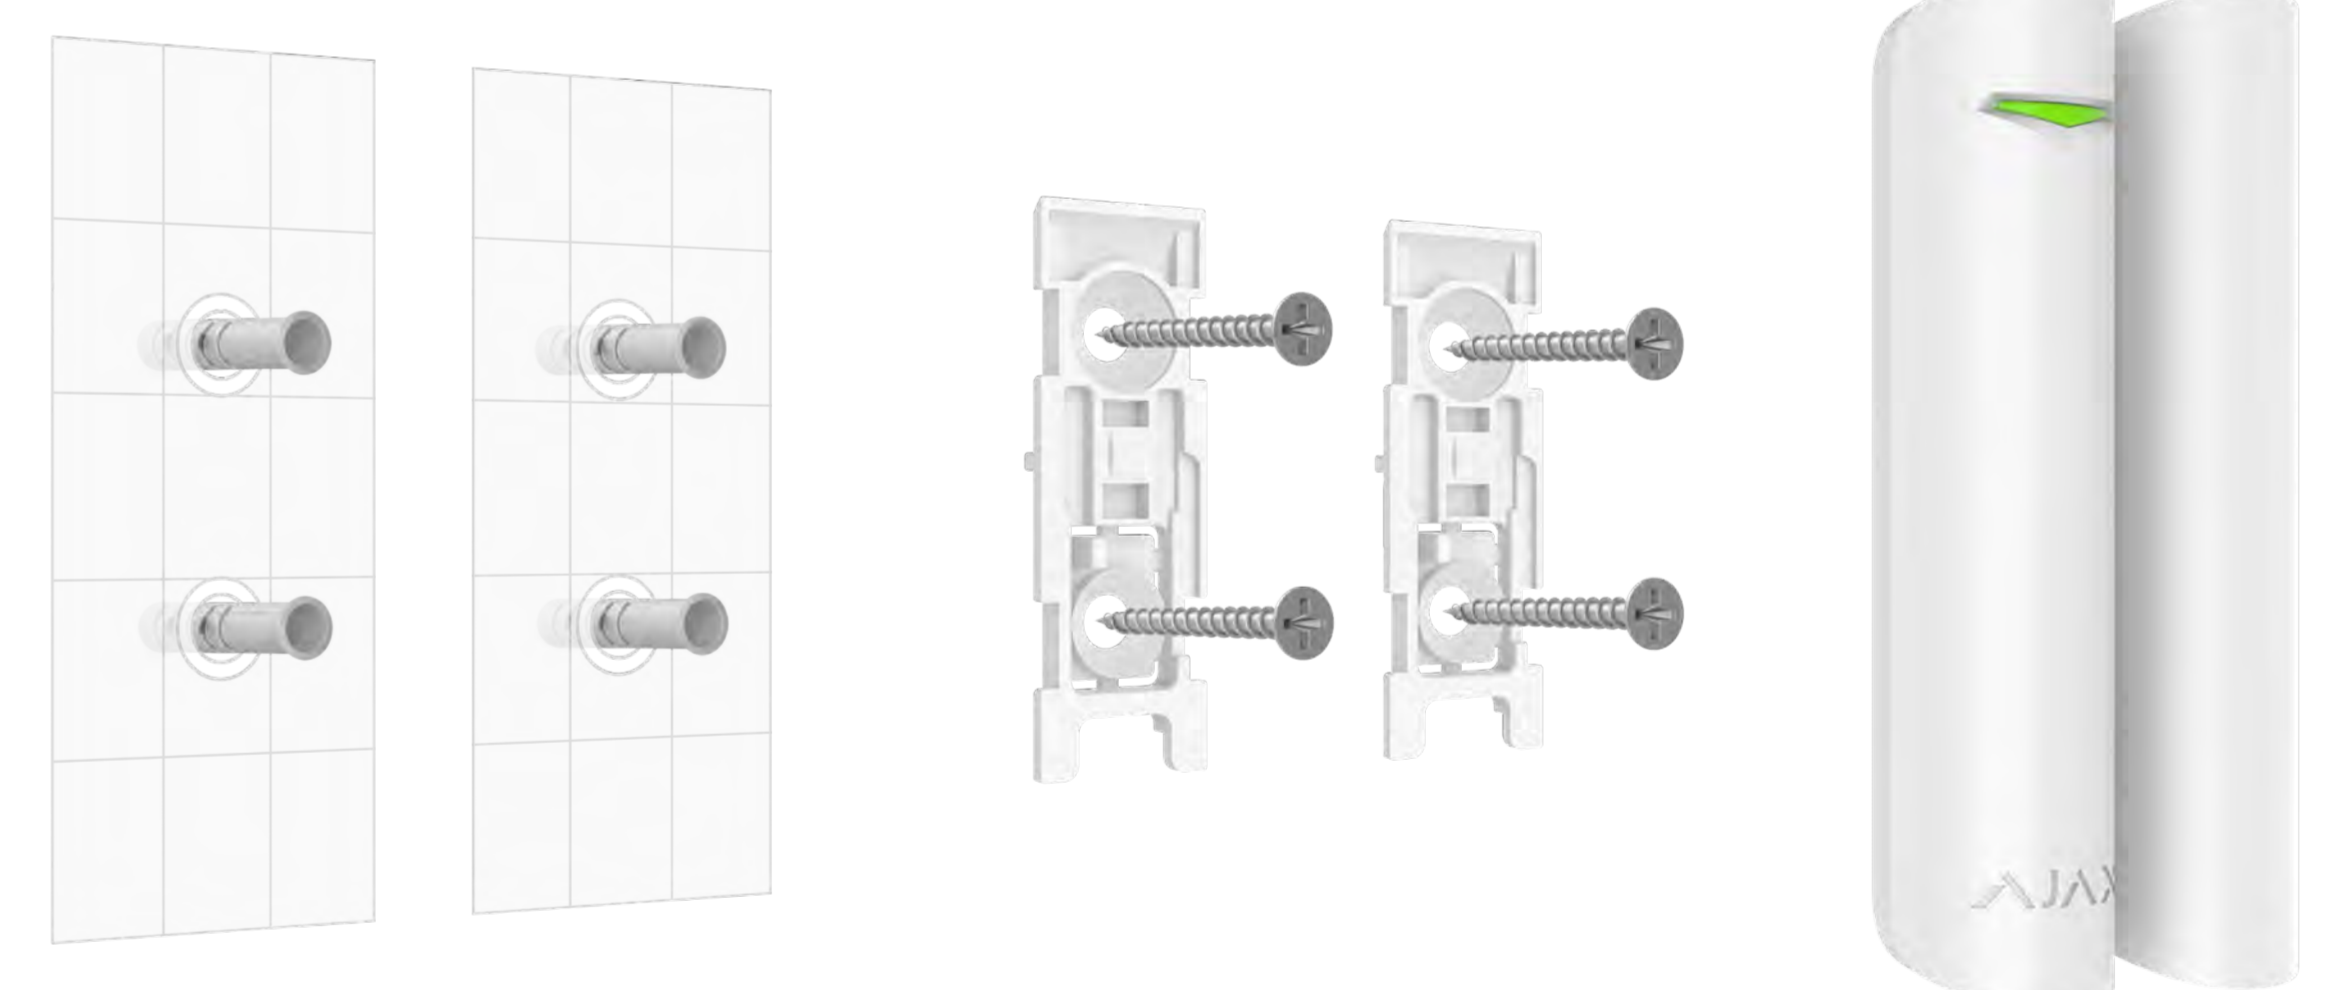

Baseline product line

DoorProtect Jeweller

Wireless opening detector.

>|< Reliable opening detection

- The reed switch with a resource of 2,000,000 openings
- Protected against reed switch chattering
- Equipped with two magnets: small and big

📱 Quick installation and setup

- Pairing with a hub via QR code
- Remote control and configuration in the app
- Effortless installation and maintenance

🔌 Additional features

- Additional NC input for connecting a third-party detector
- Chime feature: Ajax sirens make a special sound when the door is opening

🔋 Flawless autonomy

- Up to 7 years of operation
- Pre-installed battery
- Low battery warning

<p>Compliance</p> <p>EN 50131 (Grade 2) [PD 6662:2017] UL634, ULC/ORD-C634</p>	<p>Compatibility</p> <p>Hubs Hub (2G) Jeweller, Hub (4G) Jeweller, Hub Plus Jeweller, Hub 2 (2G) Jeweller, Hub 2 (4G) Jeweller, Hub 2 Plus Jeweller, Hub Hybrid (2G), Hub Hybrid (4G)</p> <p>Range extenders ReX, ReX 2</p>	<p>Communication with control panel</p> <p>Jeweller communication technology</p> <p>Frequency bands 866.0–866.5 MHz 868.0–868.6 MHz 868.7–869.2 MHz 905.0–926.5 MHz 915.85–926.5 MHz 921.0–922.0 MHz Depends on the region of sales.</p> <p>Jeweller communication range up to 1,200 m In an open space.</p>	<p>Opening detection</p> <p>Sensitive element 1 reed switch</p> <p>Third-party detector connection wired detector with the normally closed (NC) contact type</p>
<p>Power supply</p> <p>Battery 1 × CR123A Pre-installed.</p> <p>Battery life up to 7 years</p>	<p>Installation</p> <p>Operating temperature range from -10°C to +40°C</p> <p>Operating humidity up to 75%</p> <p>Protection class IP50</p>	<p>Enclosure</p> <p>Colour white black</p> <p>Dimensions Ø 20 × 90 mm</p> <p>Weight 29 g</p>	<p>Complete set</p> <p>DoorProtect Jeweller 2 magnets (small and big) 1 CR123A battery (pre-installed) SmartBracket mounting panel Installation kit 2-wire connector for third-party NC detector Quick start guide</p>