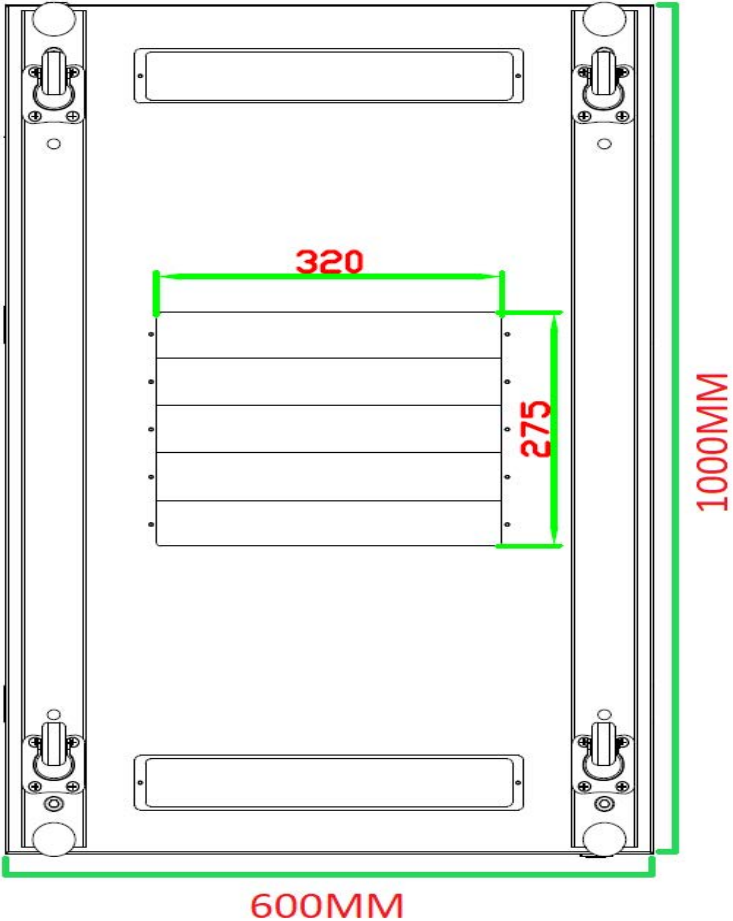

Floor Standing Data Cabinets

Specification Sheet

18U 600mm(w) X 1000mm(d)

PC: CAB186X10

Base

Roof

Rear View