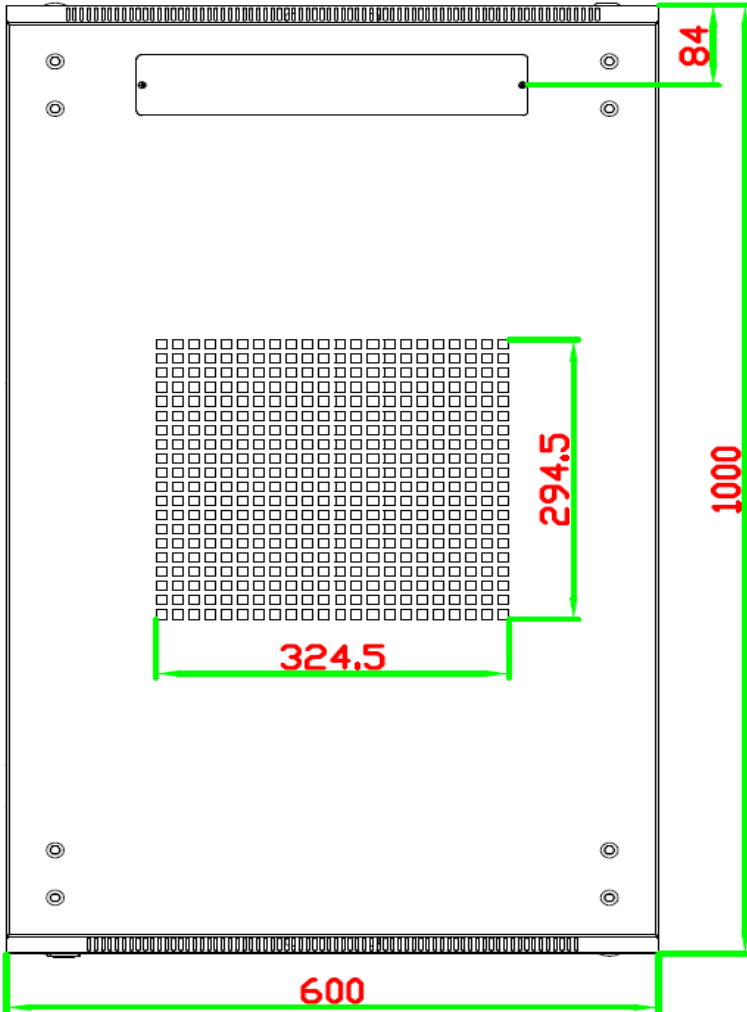

Floor Standing Data Cabinets

Specification Sheet

18U 600mm(w) X 1000mm(d)

PC: CAB186X10

Base

Roof

Rear View