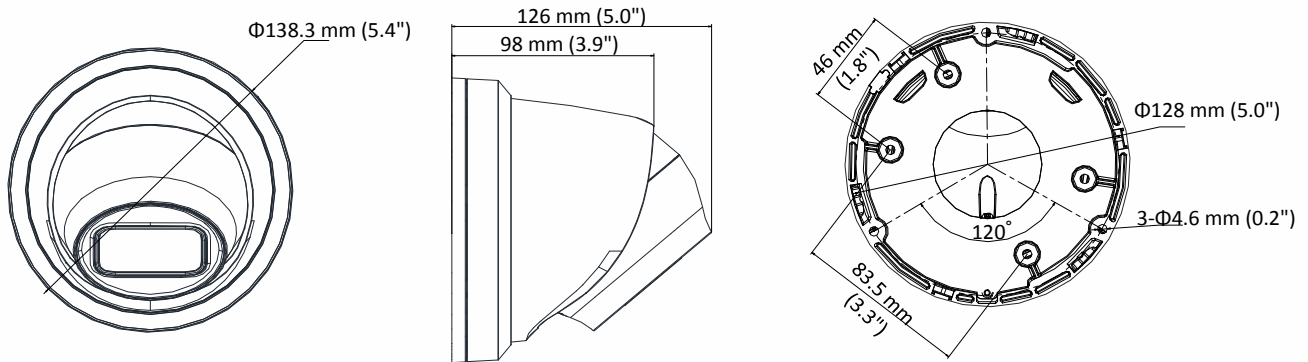

Dimension

Accessory

Distributed by

HIKVISION®

Headquarters

No.555 Qianmo Road, Binjiang District,
Hangzhou 310051, China
T +86-571-8807-5998
overseasbusiness@hikvision.com

Hikvision USA
T +1-909-895-0400
sales.usa@hikvision.com

Hikvision Italy
T +39-0438-6902
info.it@hikvision.com

Hikvision Singapore
T +65-6684-4718
sg@hikvision.com

Hikvision Africa
T +27 (10) 0351172
sale.africa@hikvision.com

Hikvision Europe
T +31-23-55-42-770
info.eu@hikvision.com

Hikvision France
T +33(0)1-85-330-450
info.fr@hikvision.com

Hikvision Oceania
T +61-2-8599-4233
salesau@hikvision.com

Hikvision Hong Kong
T +852-2151-1761

Hikvision Middle East
T +971-4-8816086
salesme@hikvision.com

Hikvision Spain
T +34-91-737-16-55
info.es@hikvision.com

Hikvision Canada
T +1-909-895-0400
sales.usa@hikvision.com

Hikvision Russia
T +7-495-669-67-99
saleru@hikvision.com

Hikvision Poland
T +48-22-460-01-50
poland@hikvision.com

Hikvision Korea
T +82-31-731-8841
sales.korea@hikvision.com

Hikvision India
T +91-22-28469900
sales@pramahikvision.com

Hikvision UK
T +01628-902140
support.uk@hikvision.com

Hikvision Brazil
T +55 11 3318-0050
Latam.support@hikvision.com