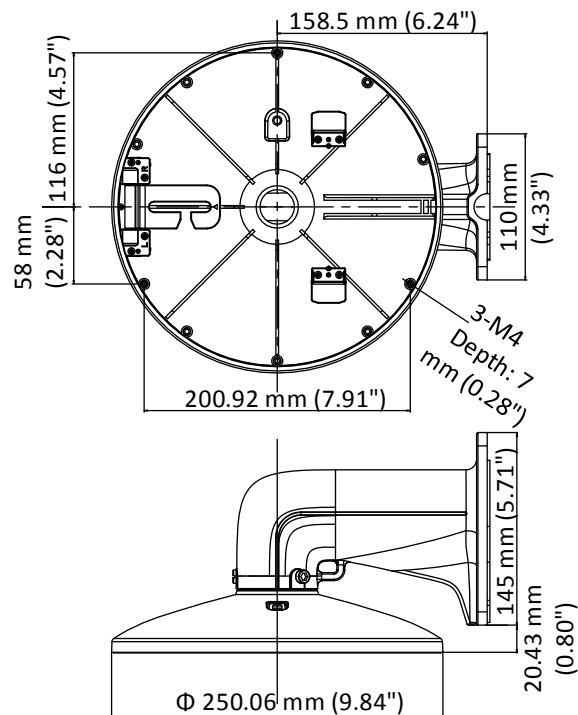

## DS-1618ZJ-6D

Wall Mount

### Dimension

### Parameter

Model	DS-1618ZJ-6D
Parameters	Wall Mount
Appearance	Hikvision White
Application	For indoor and outdoor installation
Material	Aluminum alloy, stainless steel, and silicone rubber
Angle Adjustment	Pan: 0° to 350°
Dimension	283.5 mm × 250 mm × 165.5 mm (11.16 " × 9.84" × 6.52")
Weight	Approx. 1356 g (2.99 lb.)